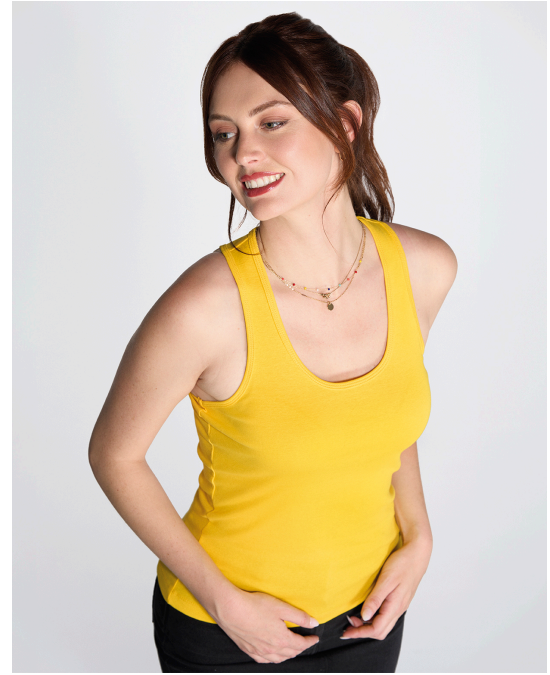

## TSULARB

Basic tank top for girl with swimmer back and slightly fitted. Removable label. Available in 13 colors and from size XS to XL.

Details:

- Racerback tank top.
- 1x1 rib on collar.
- Racerback.
- 5.9 OZ/YD<sup>2</sup>.
- 100% Combed Cotton
- Removable label

100% Combed Cotton. Weight: 5.9 OZ/YD<sup>2</sup>.

EU	XS	S	M	L	XL
Width	36 cm 14.2"	38 cm 15"	40 cm 15.7"	42 cm 16.5"	44 cm 17.3"
Length	59 cm 23.2"	61 cm 24"	63 cm 24.8"	65 cm 25.6"	67 cm 26.4"