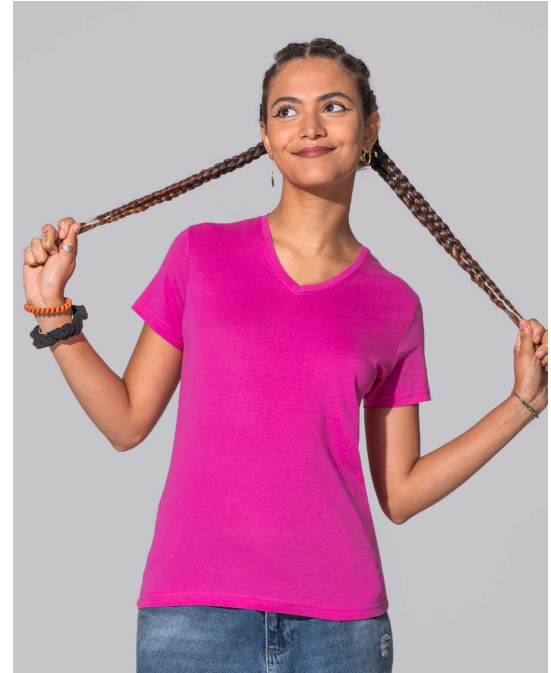

## REGULAR LADY COMFORT V-NECK

### TSRLCMFP

Women's basic short sleeve and V-neck t-shirt.

Details:

- Single Jersey.
- Slightly fitted.
- Tear away label.
- GM - 85% Cotton / 15% Viscose
- Heather - 65% Polyester / 35% Cotton
- DNH - 60% Cotton / 40% Polyester

100% Cotton. Weight: 4.3 OZ/YD2.

EU	S	M	L	XL	XXL
Width	42 cm 16.5"	44 cm 17.3"	46 cm 18.1"	48 cm 18.9"	50 cm 19.7"
Length	60 cm 23.6"	62 cm 24.4"	64 cm 25.2"	66 cm 26"	68 cm 26.8"